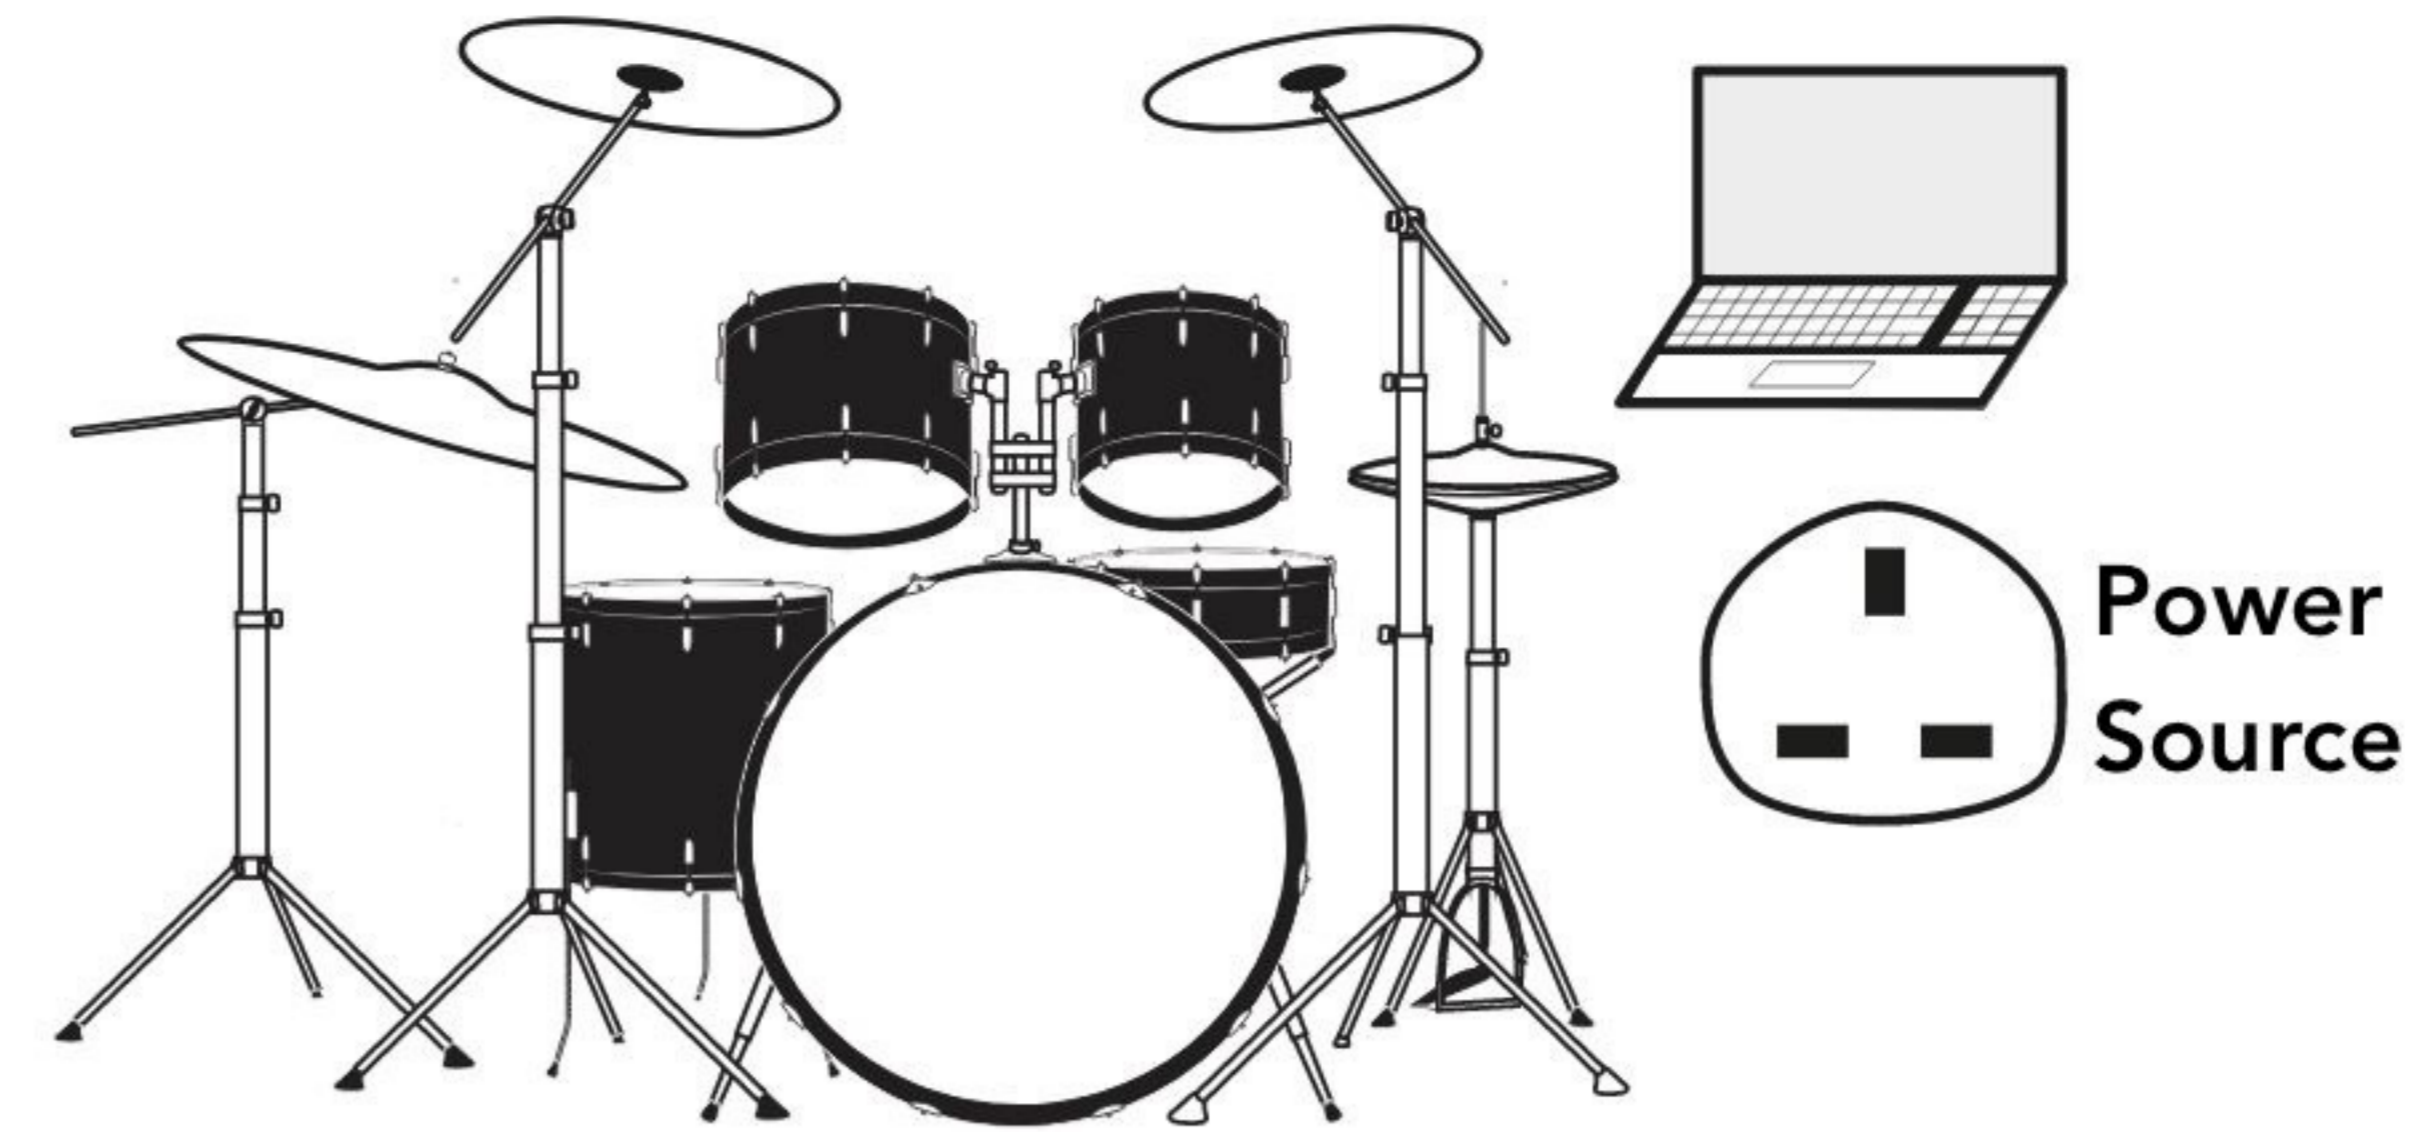

NEW DOUBT

Stage Plot/Input List

6 Piece Drum Kit & Backing Track set up